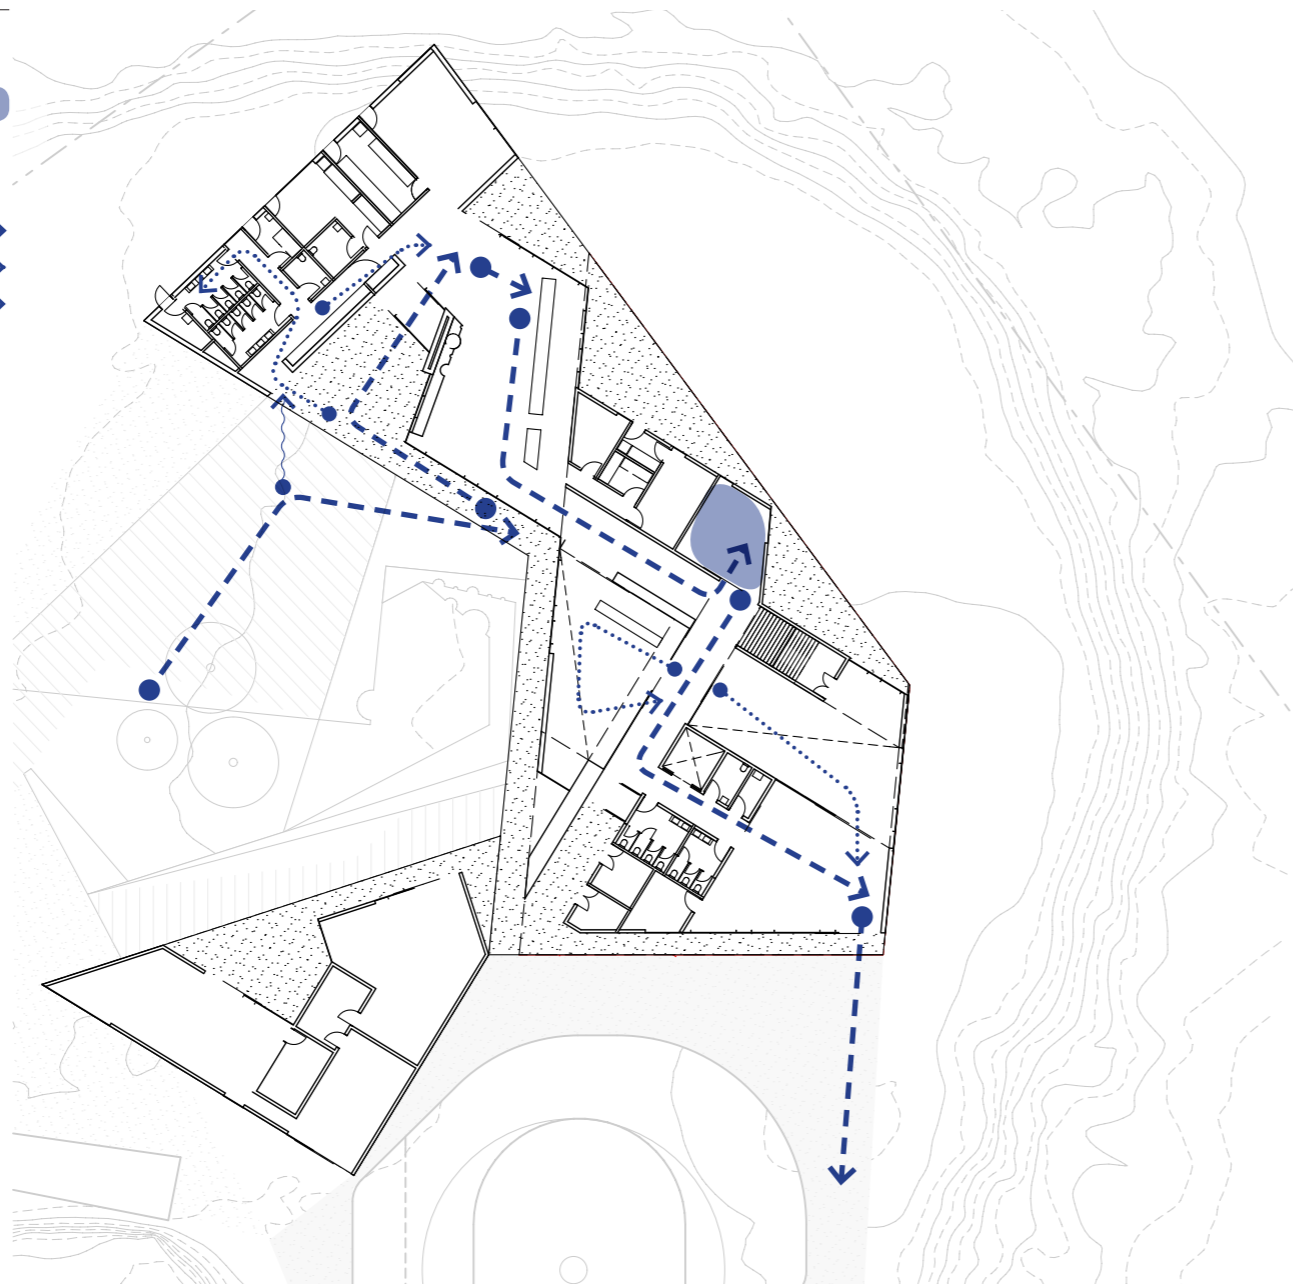

## Legend

1. Overland Briefing

Main Flow

Alternative Flow

After Hours Access

## Overland Track User Group

Ground Floor Plan 1:500

Upper Floor Plan 1:500