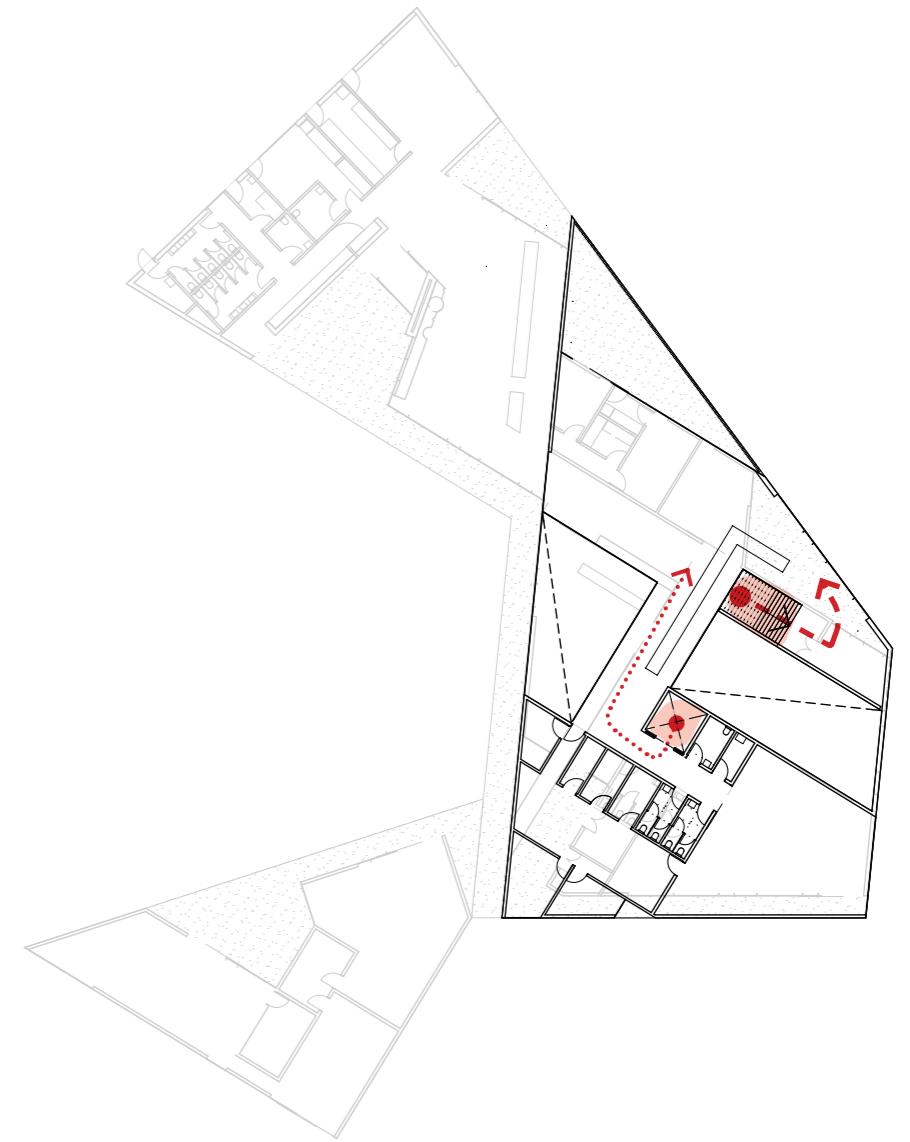

Planning Principles

Legend

1. Circulation
2. Through Spaces

- Main Flow
- Alternative Flow
- After Hours Access

General User Group