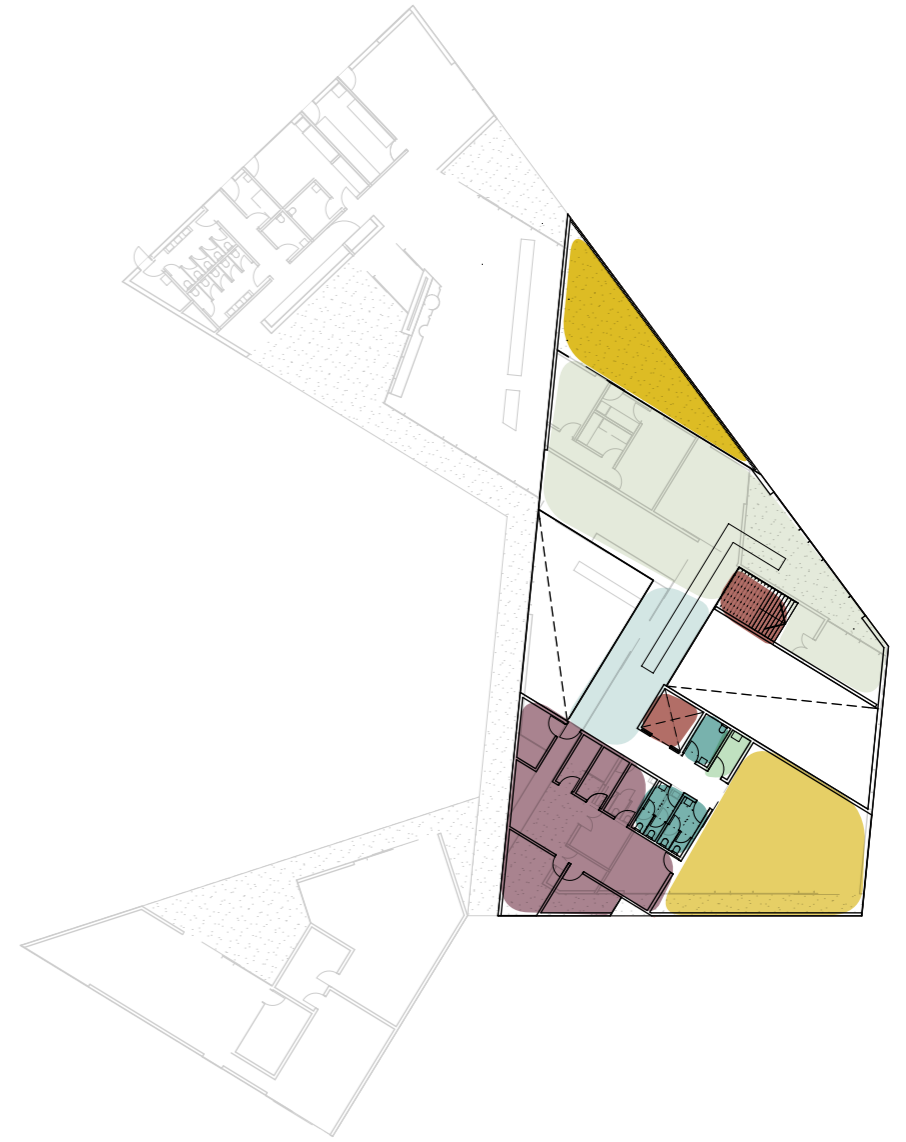

Upper Floor Plan

**CUMULUS
STUDIO**
architecture & design

Cumulus Studio
Launceston, Hobart, Melbourne
design@cumulus.studio
<http://www.cumulus.studio>