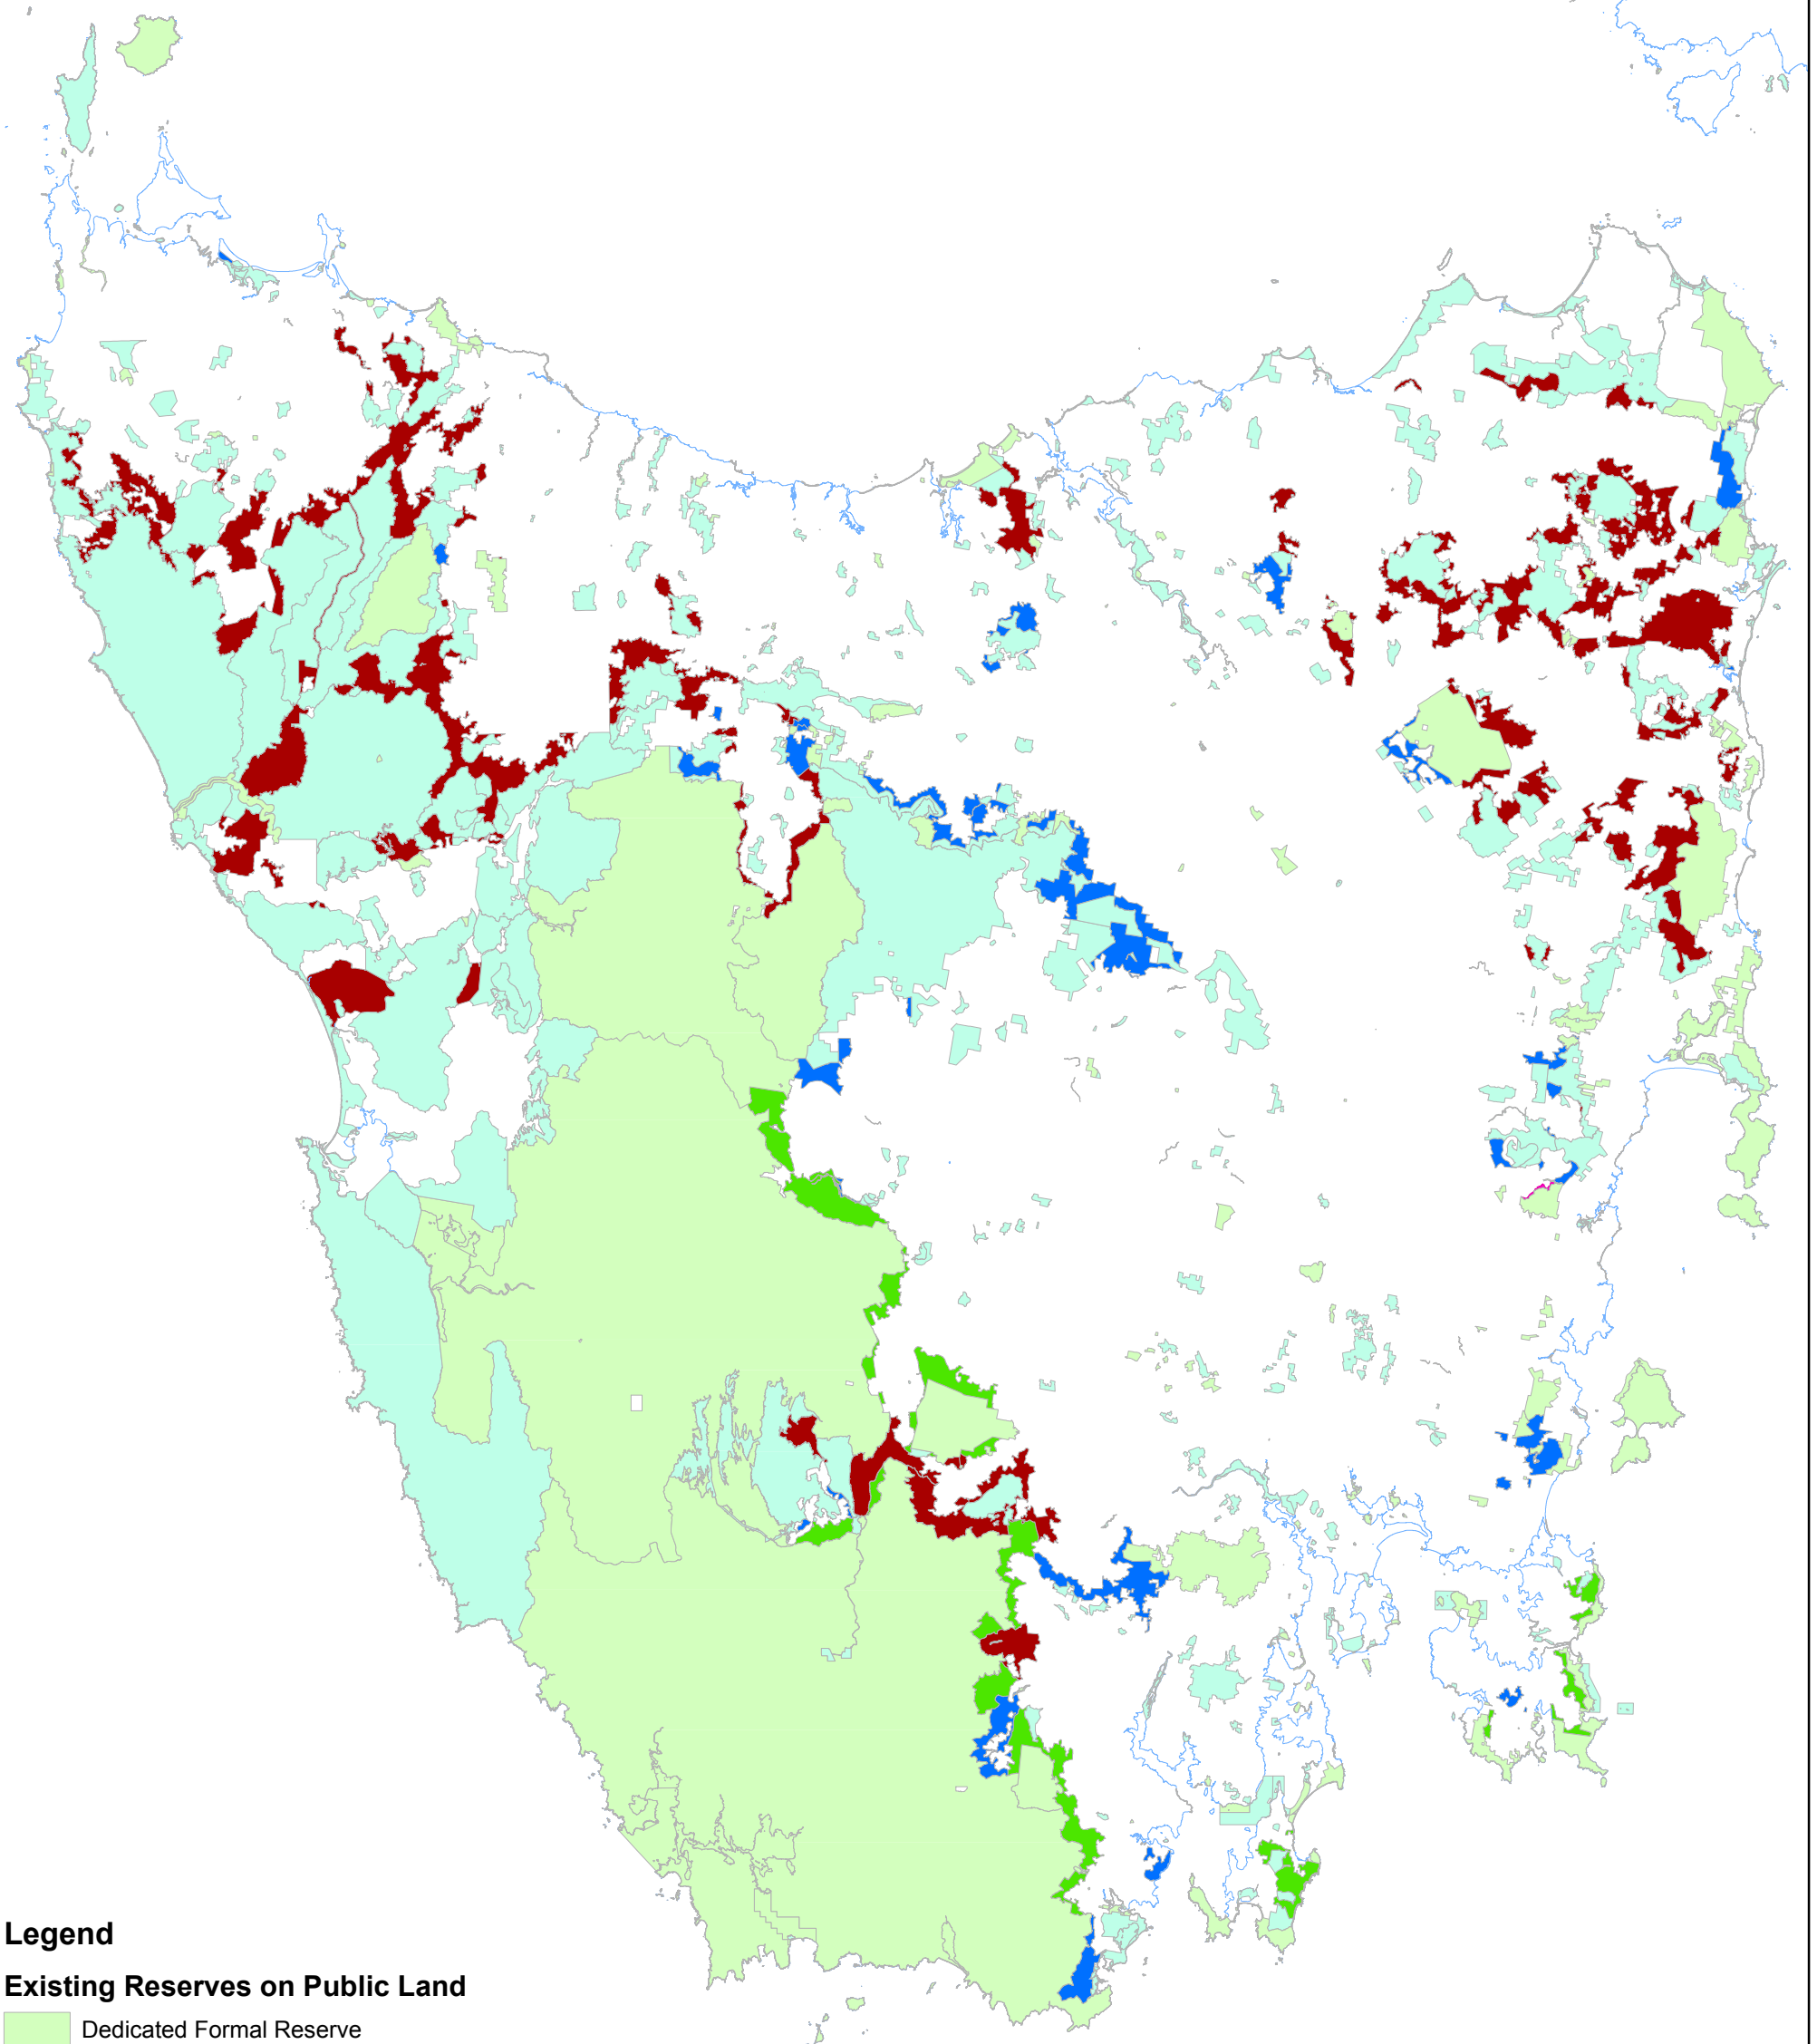

# Future Reserve Land (Tranche 1 Reserves)

## Legend

### Existing Reserves on Public Land

- Dedicated Formal Reserve
- Other Formal Reserve

### Future Reserve Land Tranche 1

Tenure equivalent to existing purposes and values

- Conservation Area
- National Park
- Nature Reserve
- Nature Recreation Area
- Regional Reserve