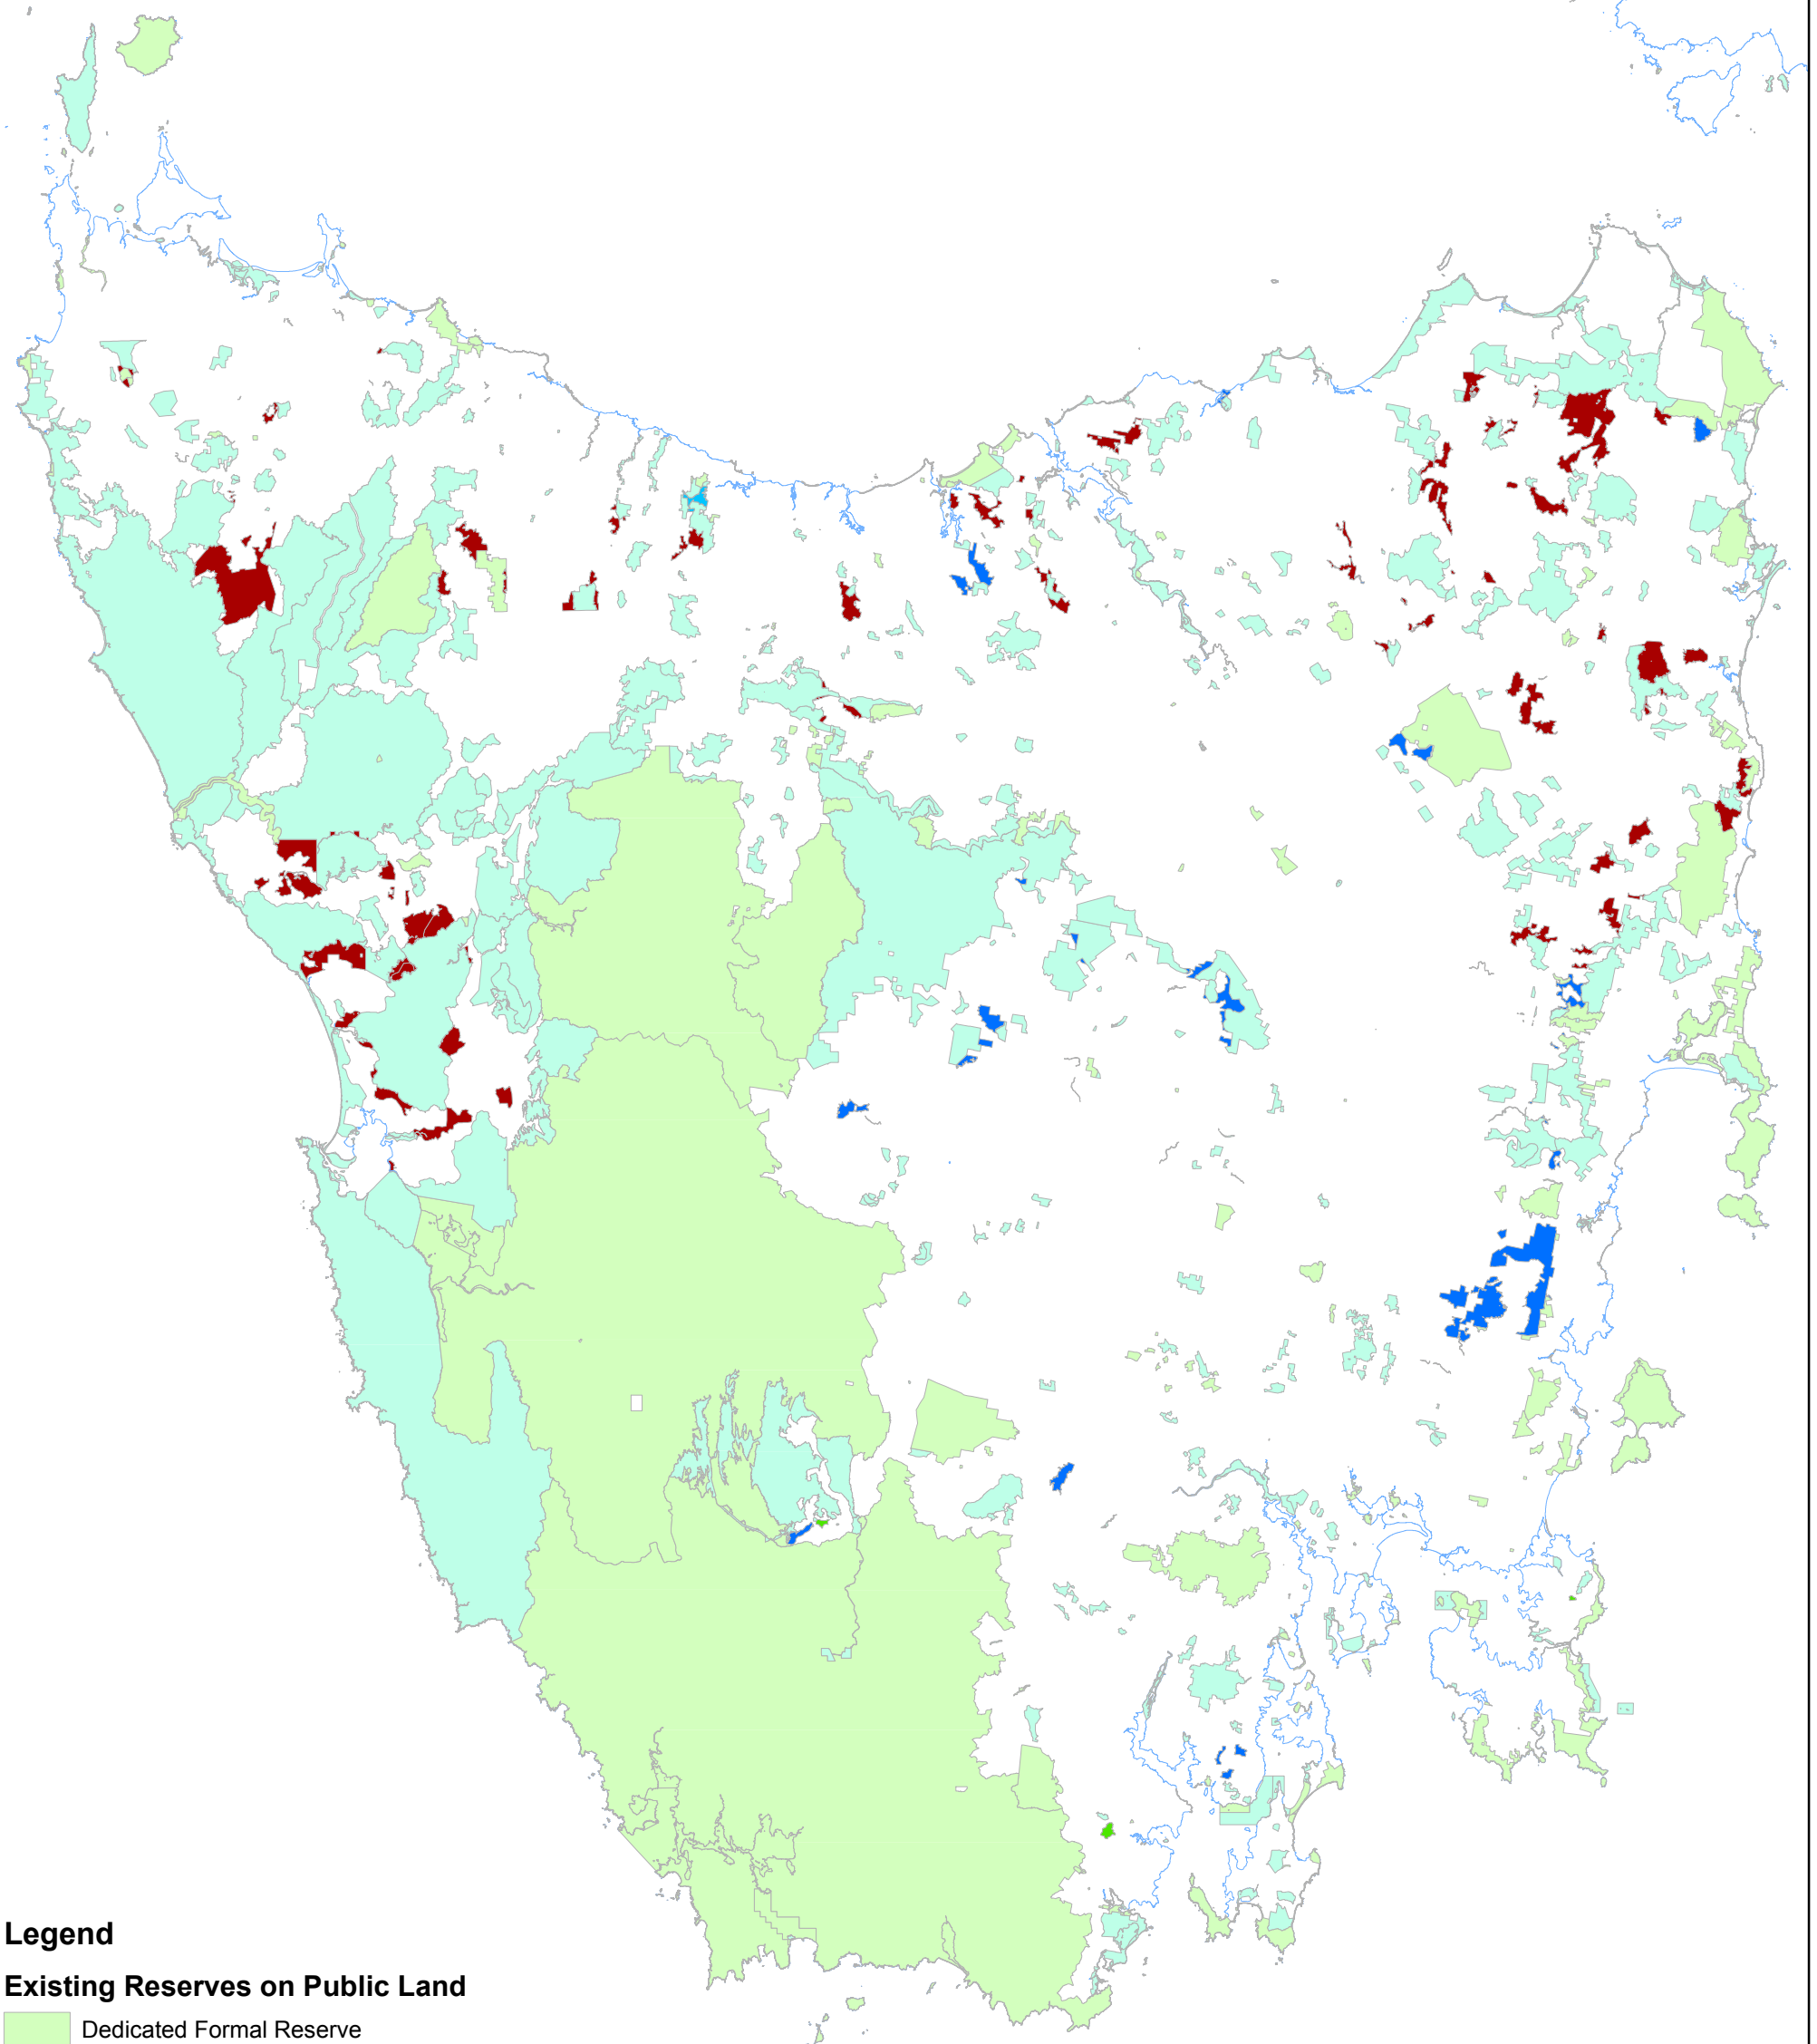

Future Reserve Land (Tranche 2 Reserves)

Legend

Existing Reserves on Public Land

- Dedicated Formal Reserve
- Other Formal Reserve

Future Reserve Land Tranche 2

Tenure equivalent to existing purposes and values

- Conservation Area
- National Park
- Nature Reserve
- Nature Recreation Area
- Regional Reserve