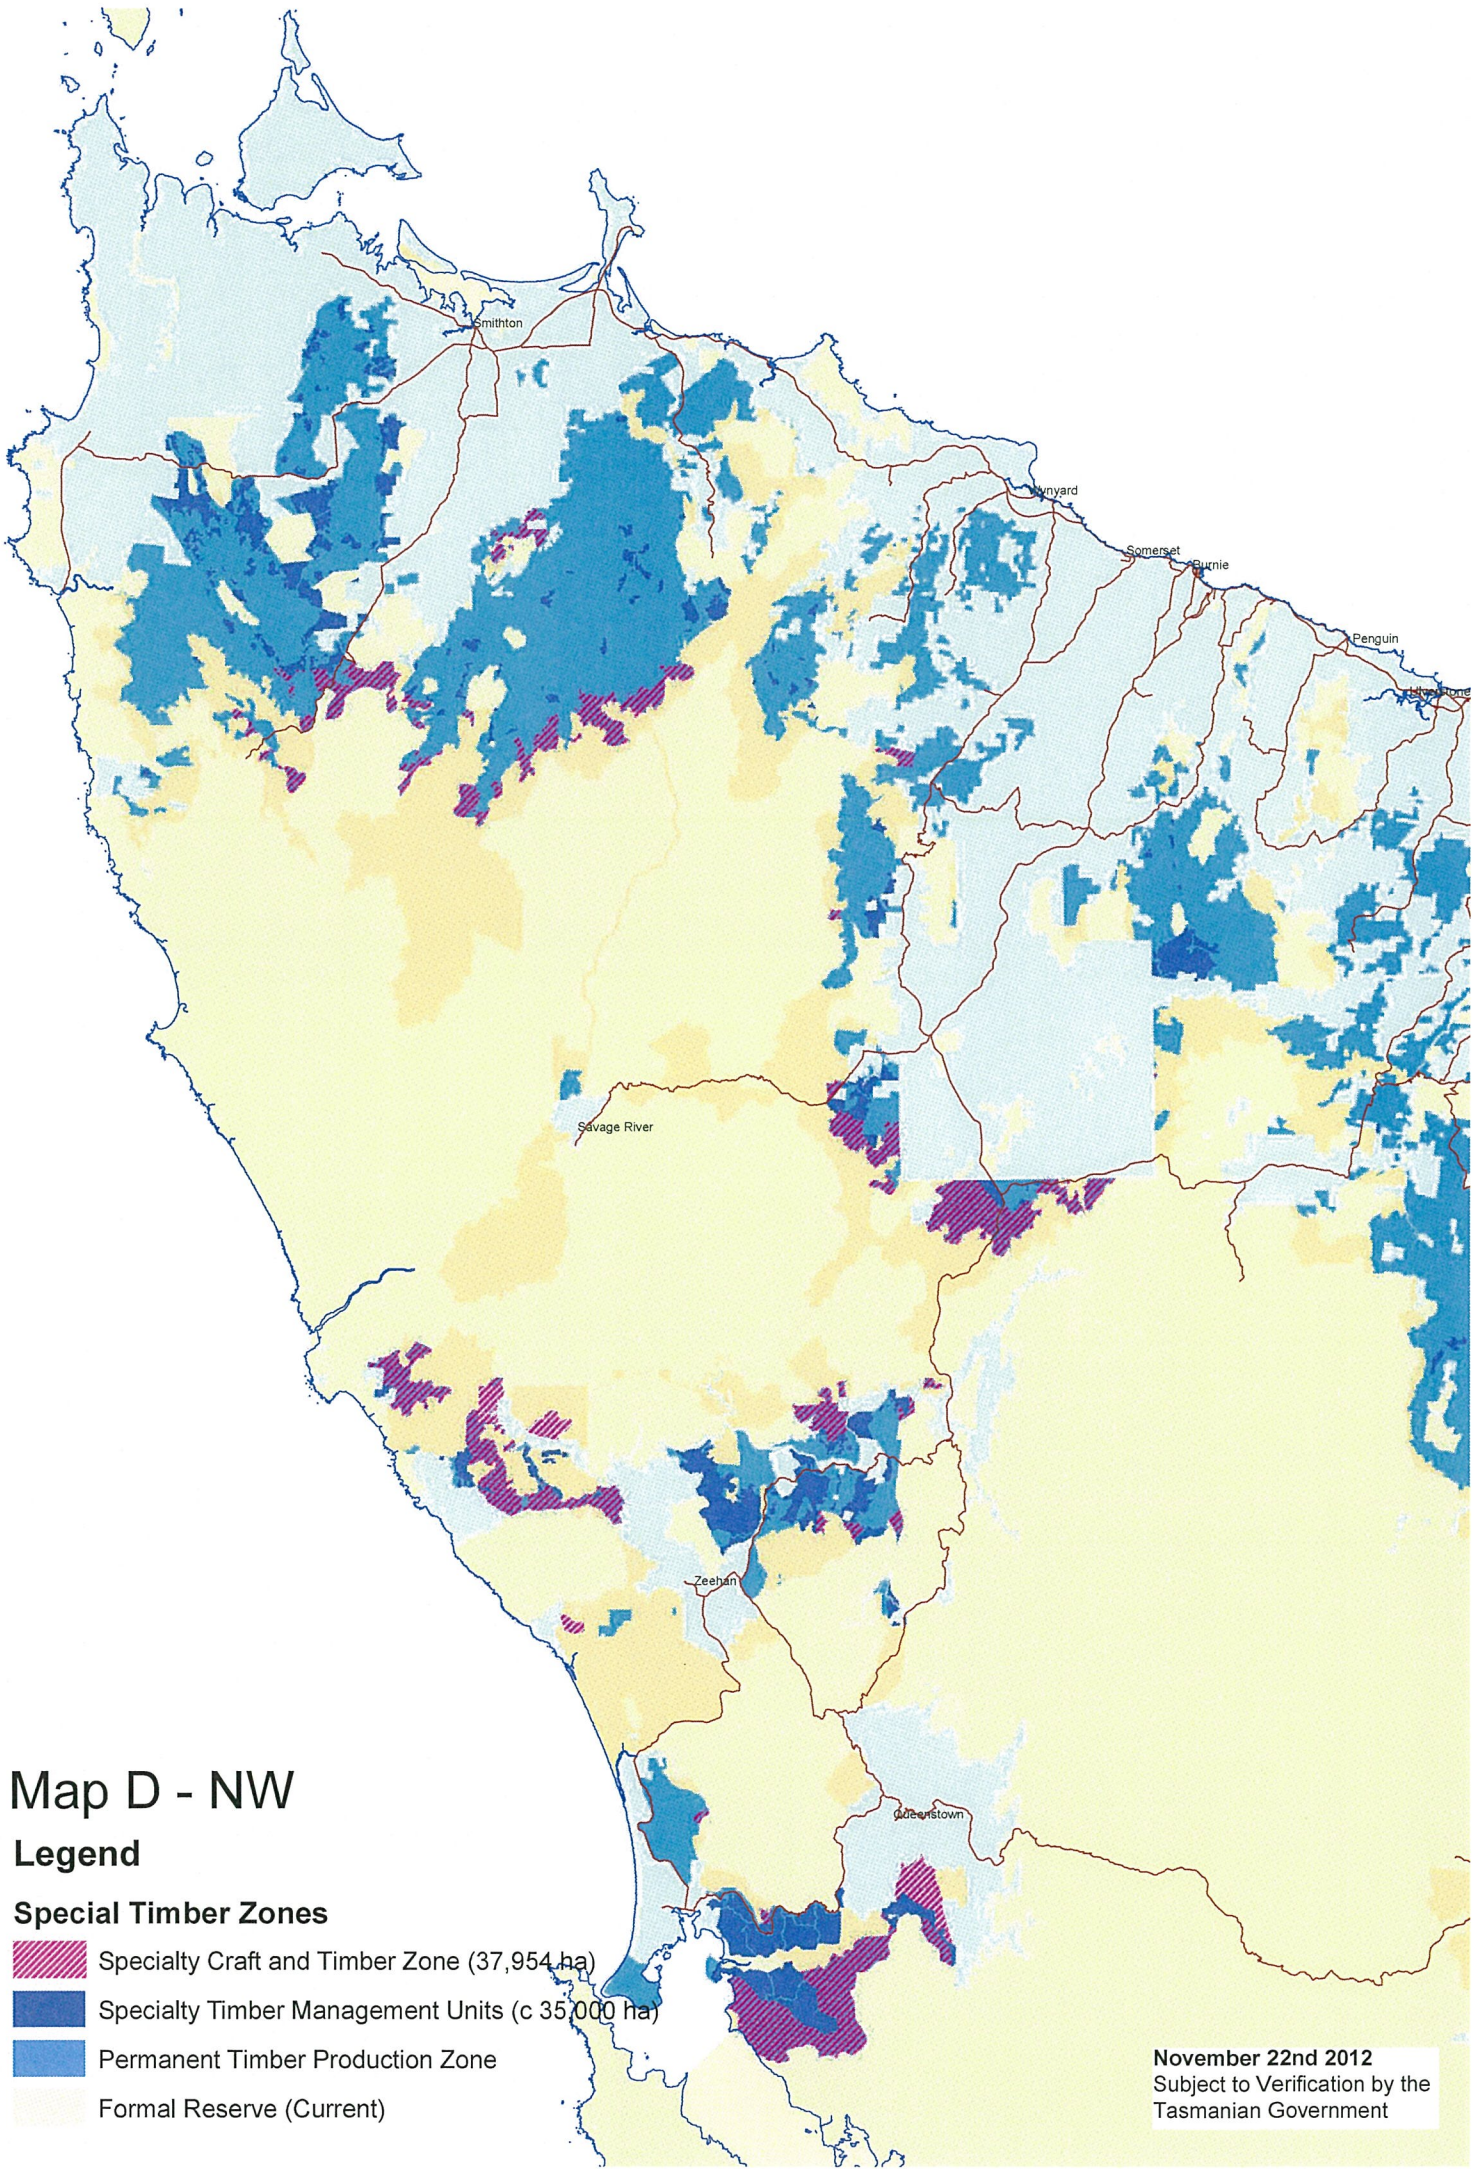

Map D

Legend

Special Timber Zones

-  Specialty Craft and Timber Zone (37,954 ha)
-  Specialty Timber Management Units (c 35,000 ha)
-  Permanent Timber Production Zone
-  Formal Reserve (Current)

November 22nd 2012
 Subject to Verification by the
 Tasmanian Government

Map D - NW

Legend

Special Timber Zones

-  Specialty Craft and Timber Zone (37,954 ha)
-  Specialty Timber Management Units (c 35,000 ha)
-  Permanent Timber Production Zone
-  Formal Reserve (Current)

November 22nd 2012
 Subject to Verification by the
 Tasmanian Government