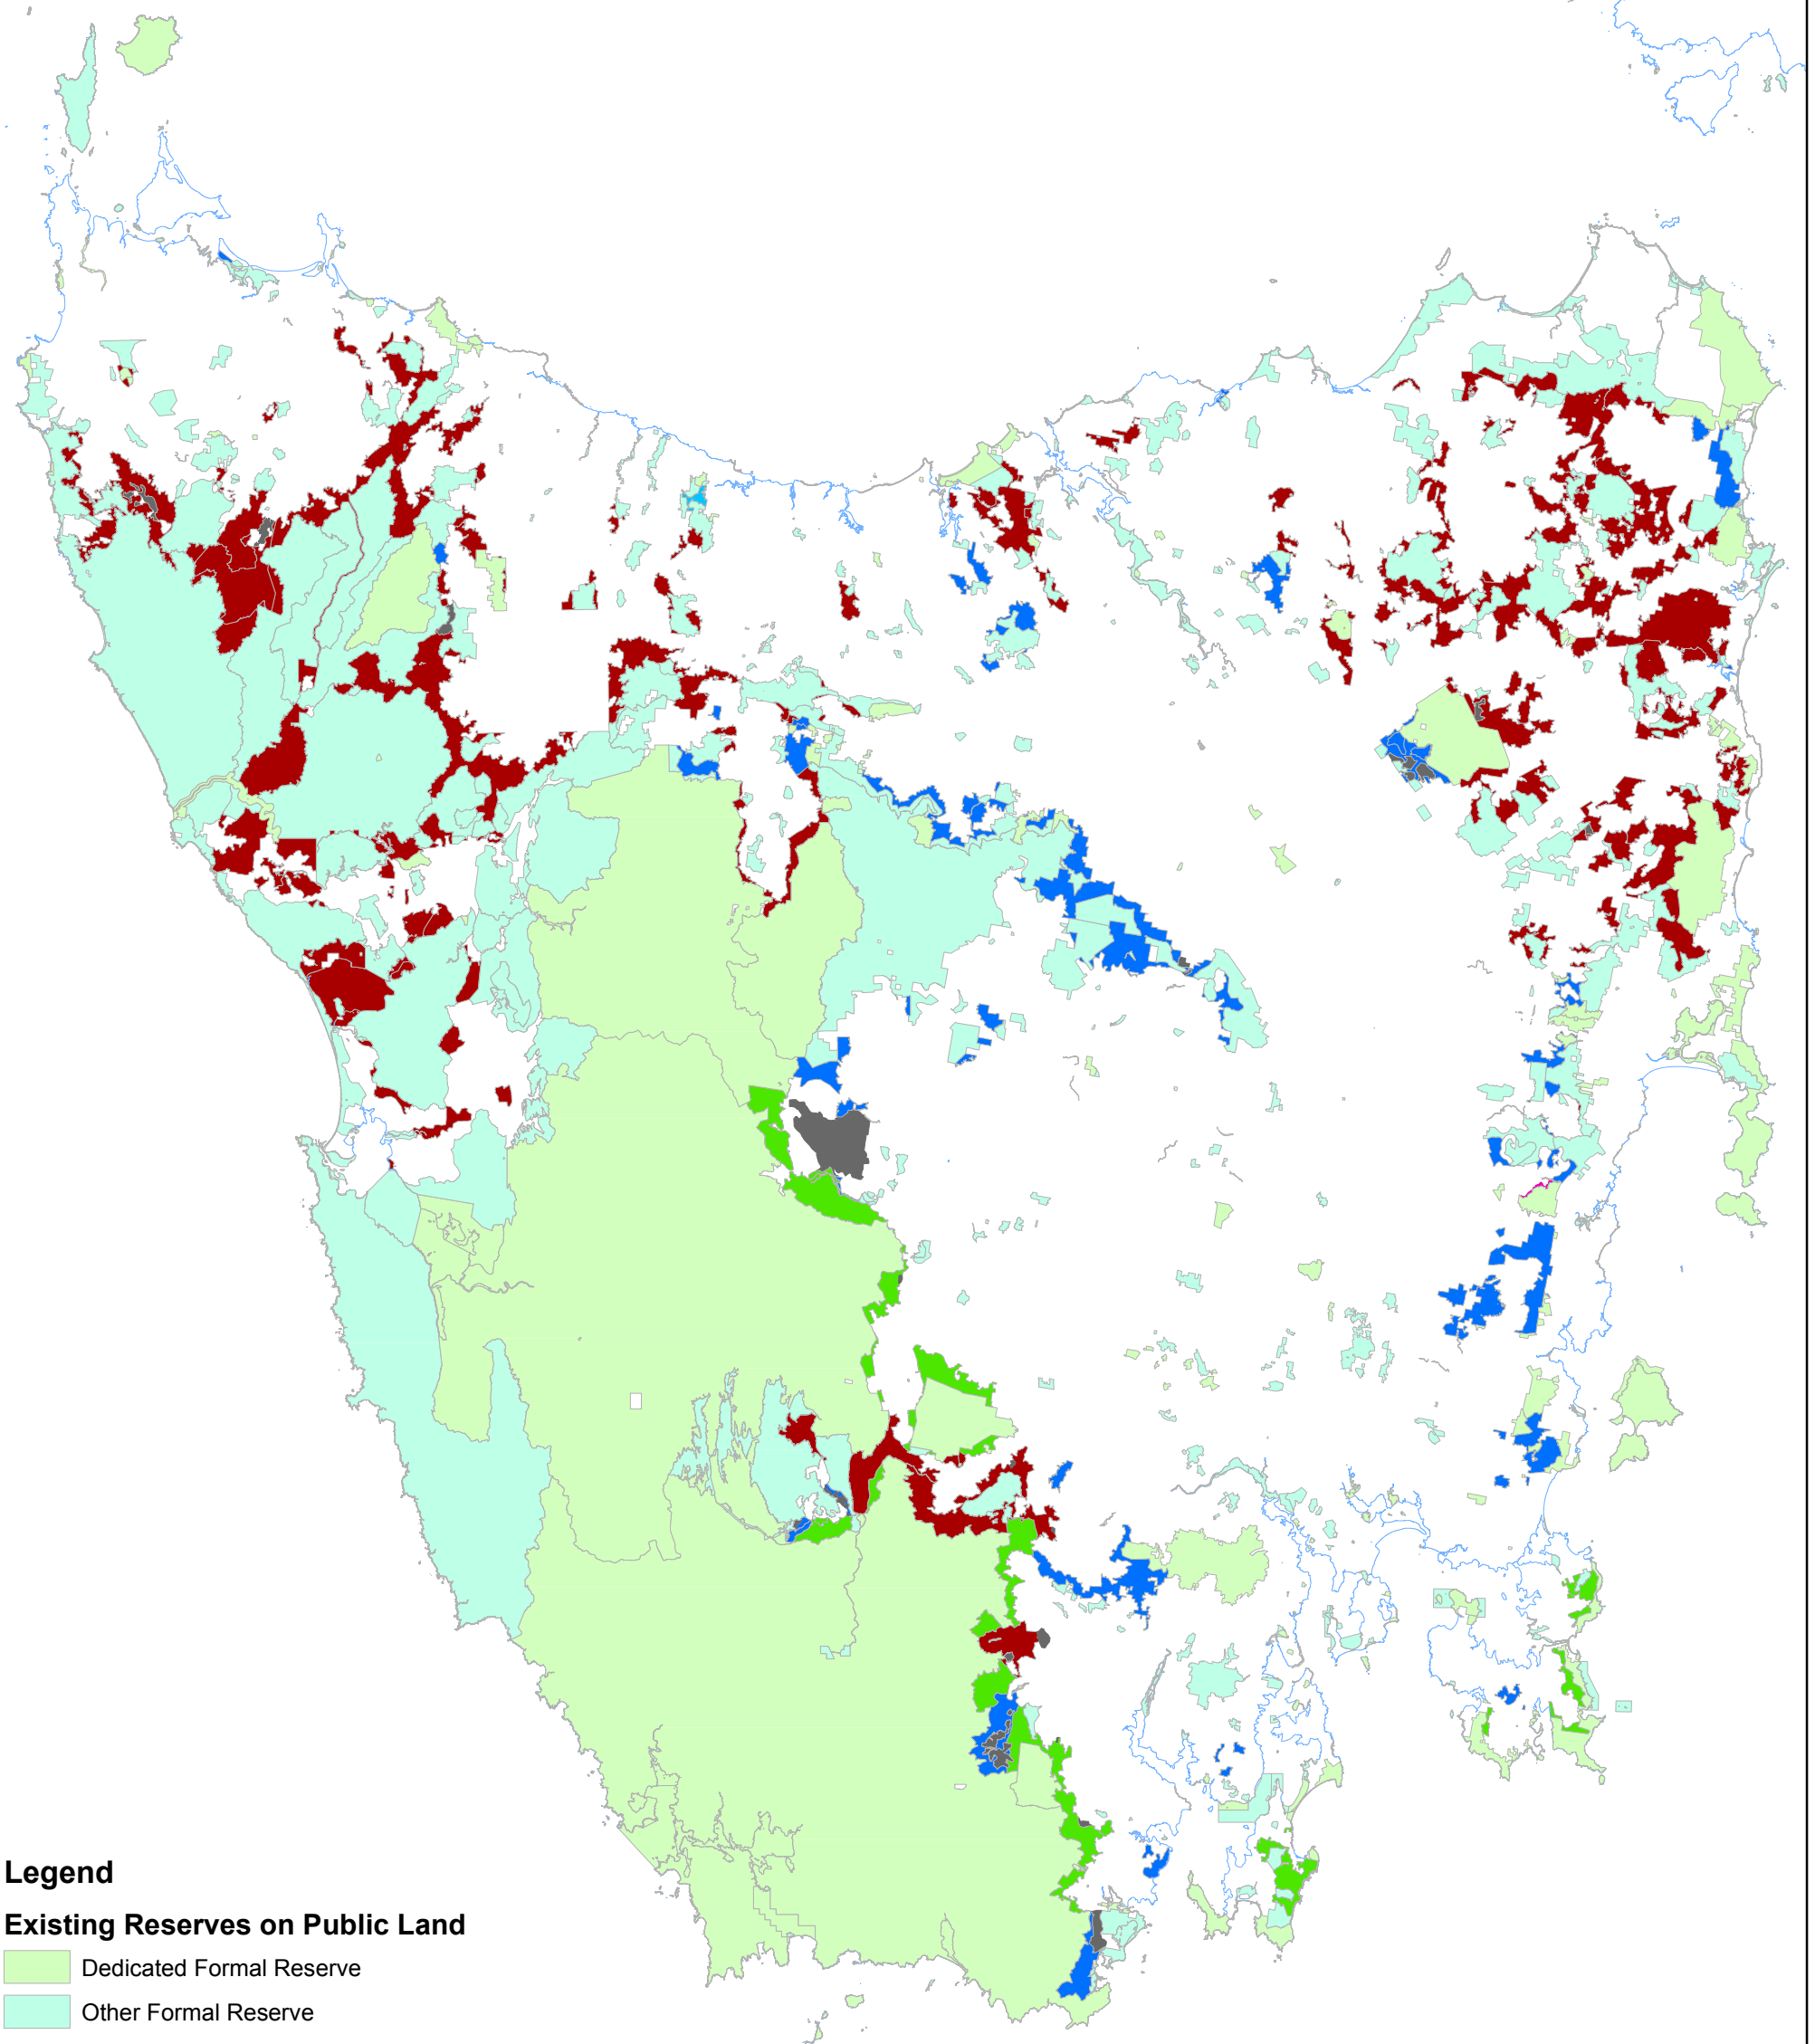

Future Reserve Land

Legend

Existing Reserves on Public Land

- Dedicated Formal Reserve
- Other Formal Reserve

Future Reserve Land

Tenure equivalent to existing purposes and values

- Conservation Area
- National Park
- Nature Reserve
- Nature Recreation Area
- Regional Reserve
- Log of last resort or Once-off log, restore and reserve