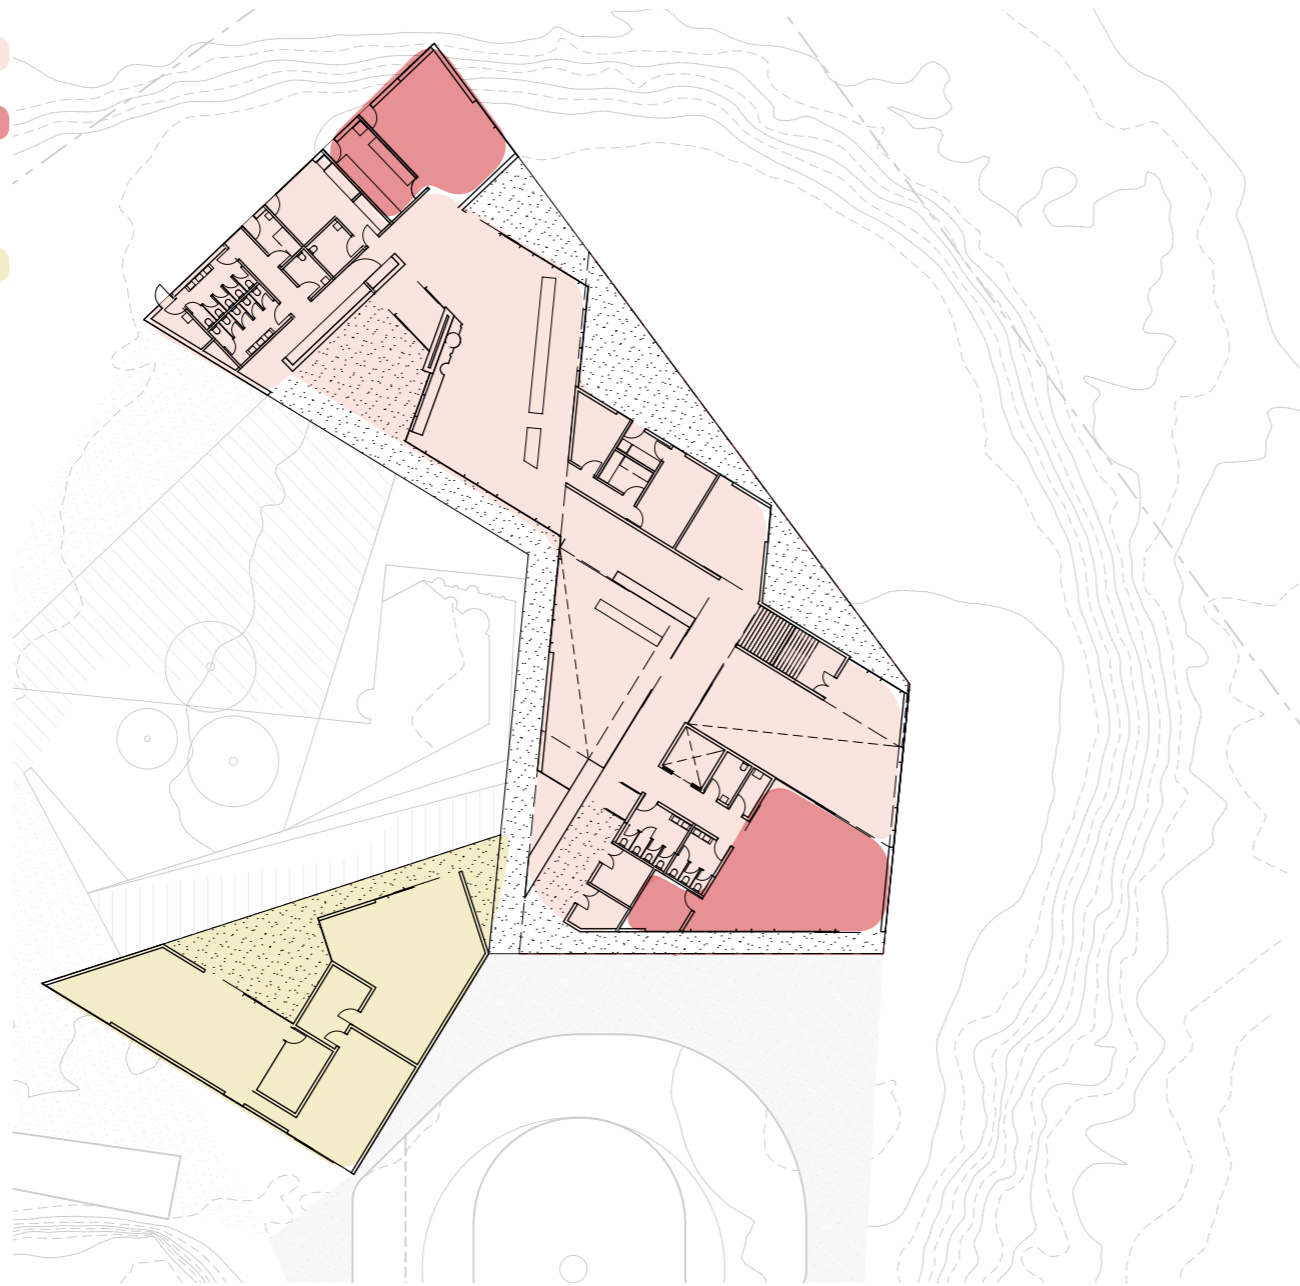

1.3 Visitor Service

Stages

- 1. Stage 01
- 2. Stage 02

Ground Floor Plan

Upper Floor Plan

**CUMULUS
STUDIO**
architecture & design

Cumulus Studio
Launceston, Hobart, Melbourne
design@cumulus.studio
<http://www.cumulus.studio>

1.3 Visitor Service

Included in Cost of Works

- 1. PWS Base Build & Fit Out ●
- 2. PWS Base Build ONLY & Fit Out by others. Servicing and kitchen fit out included in base build as well as floor and ceiling finish ●
- 3. Base Build & Fit Out by others ●

Ground Floor Plan

Upper Floor Plan

**CUMULUS
STUDIO**
architecture & design

Cumulus Studio
Launceston, Hobart, Melbourne
design@cumulus.studio
<http://www.cumulus.studio>