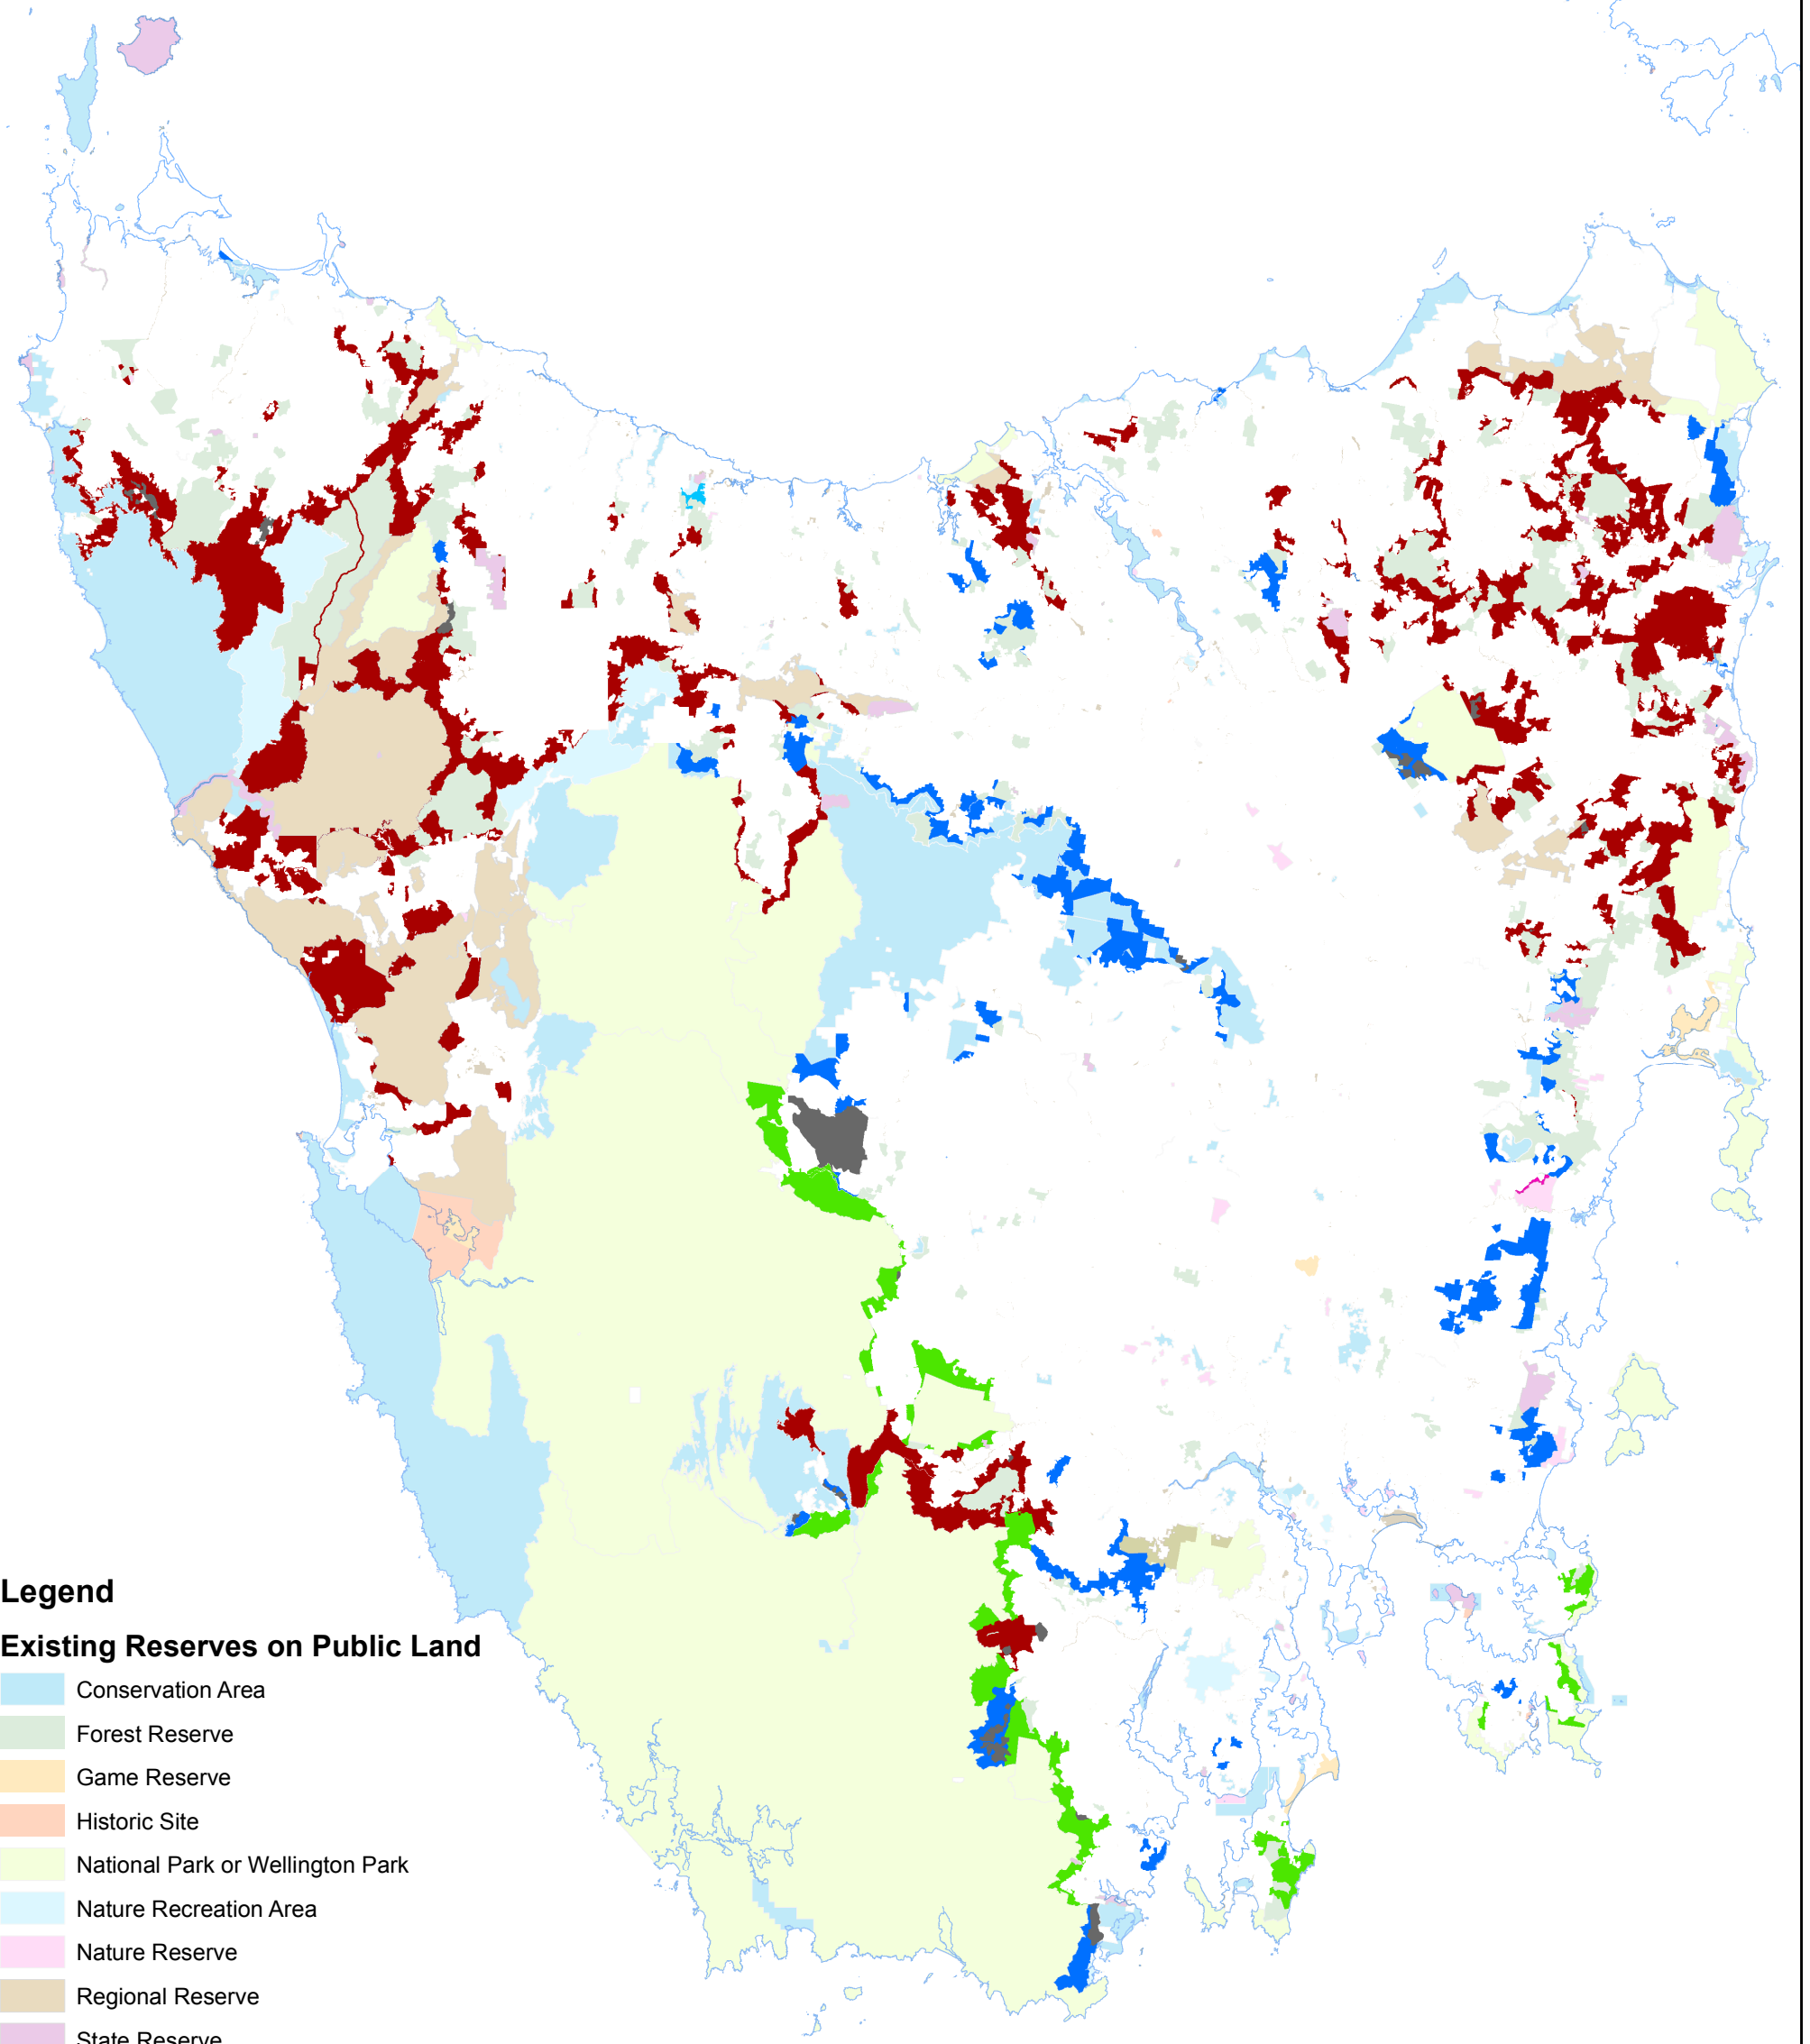

Future Reserve Land and Existing Reserves on Public Land

Legend

Existing Reserves on Public Land

- Conservation Area
- Forest Reserve
- Game Reserve
- Historic Site
- National Park or Wellington Park
- Nature Recreation Area
- Nature Reserve
- Regional Reserve
- State Reserve
- Public Reserve

Future Reserve Land - tenure equivalent to existing purposes and values

- Conservation Area
- National Park
- Nature Reserve
- Nature Recreation Area
- Regional Reserve
- once-off log, restore & reserve or log of last resort